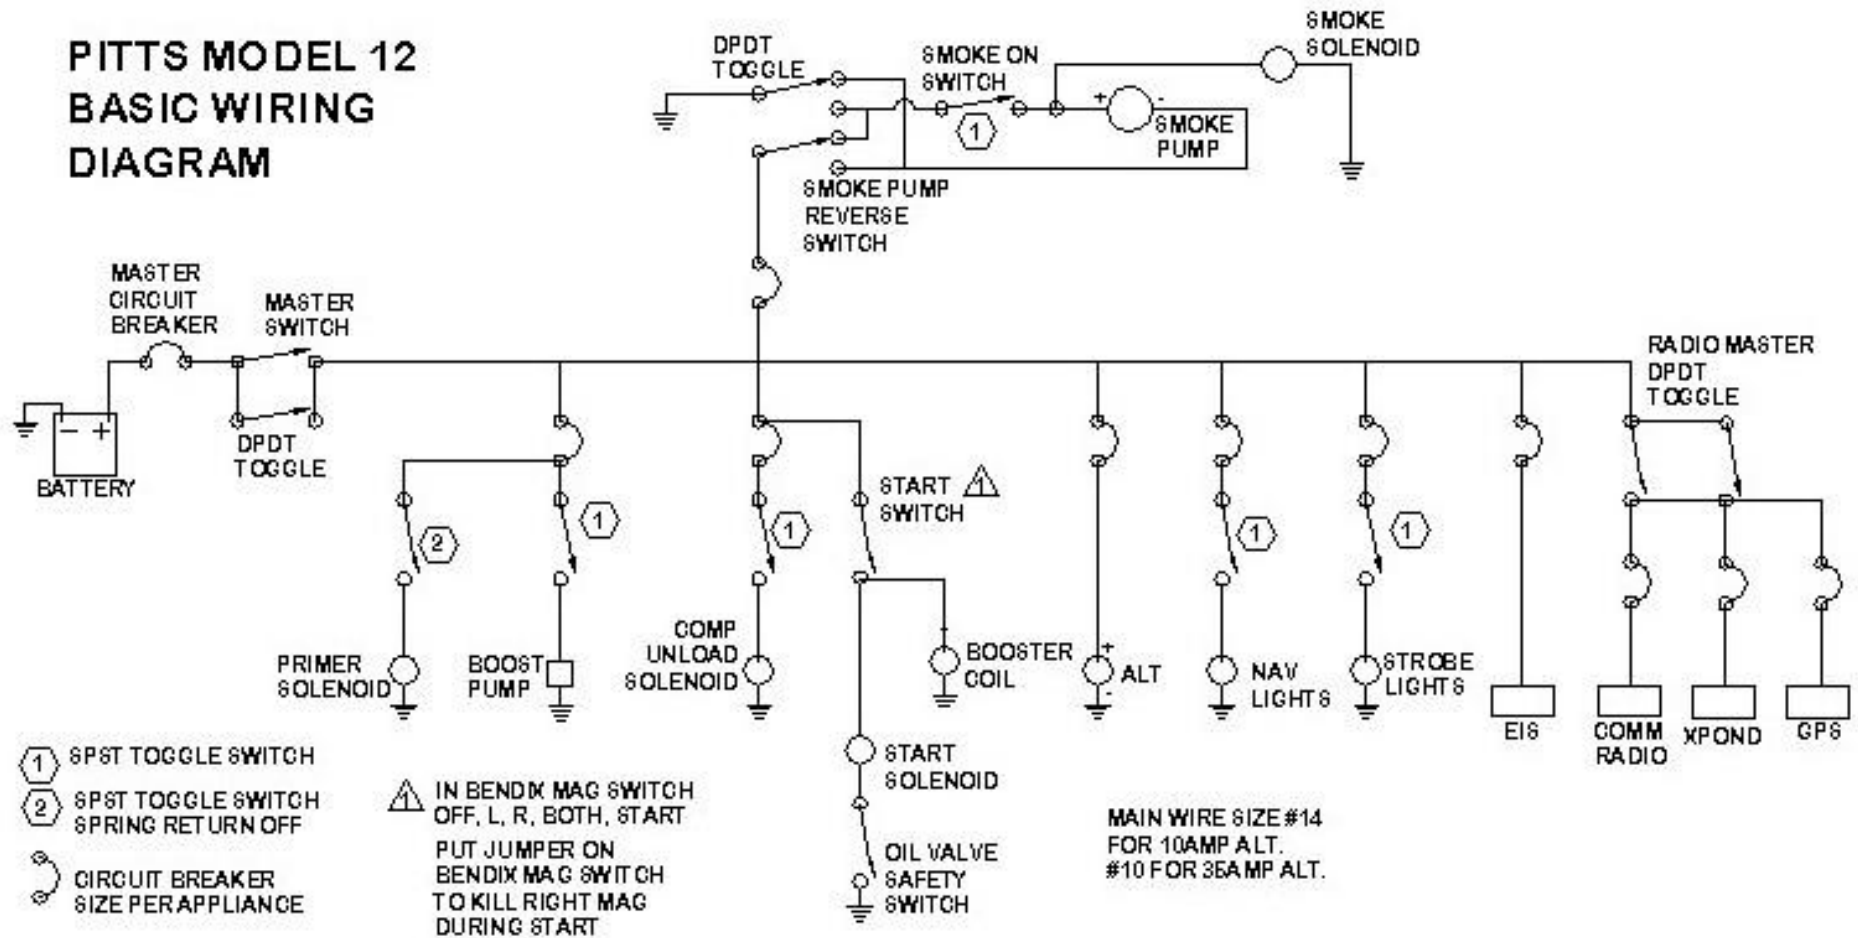

# PITTS MODEL 12 BASIC WIRING DIAGRAM

1423 Lingo Road  
 Lonoke, Arkansas 72086  
 (501) 658-9092  
 www.pittsmodel12.com